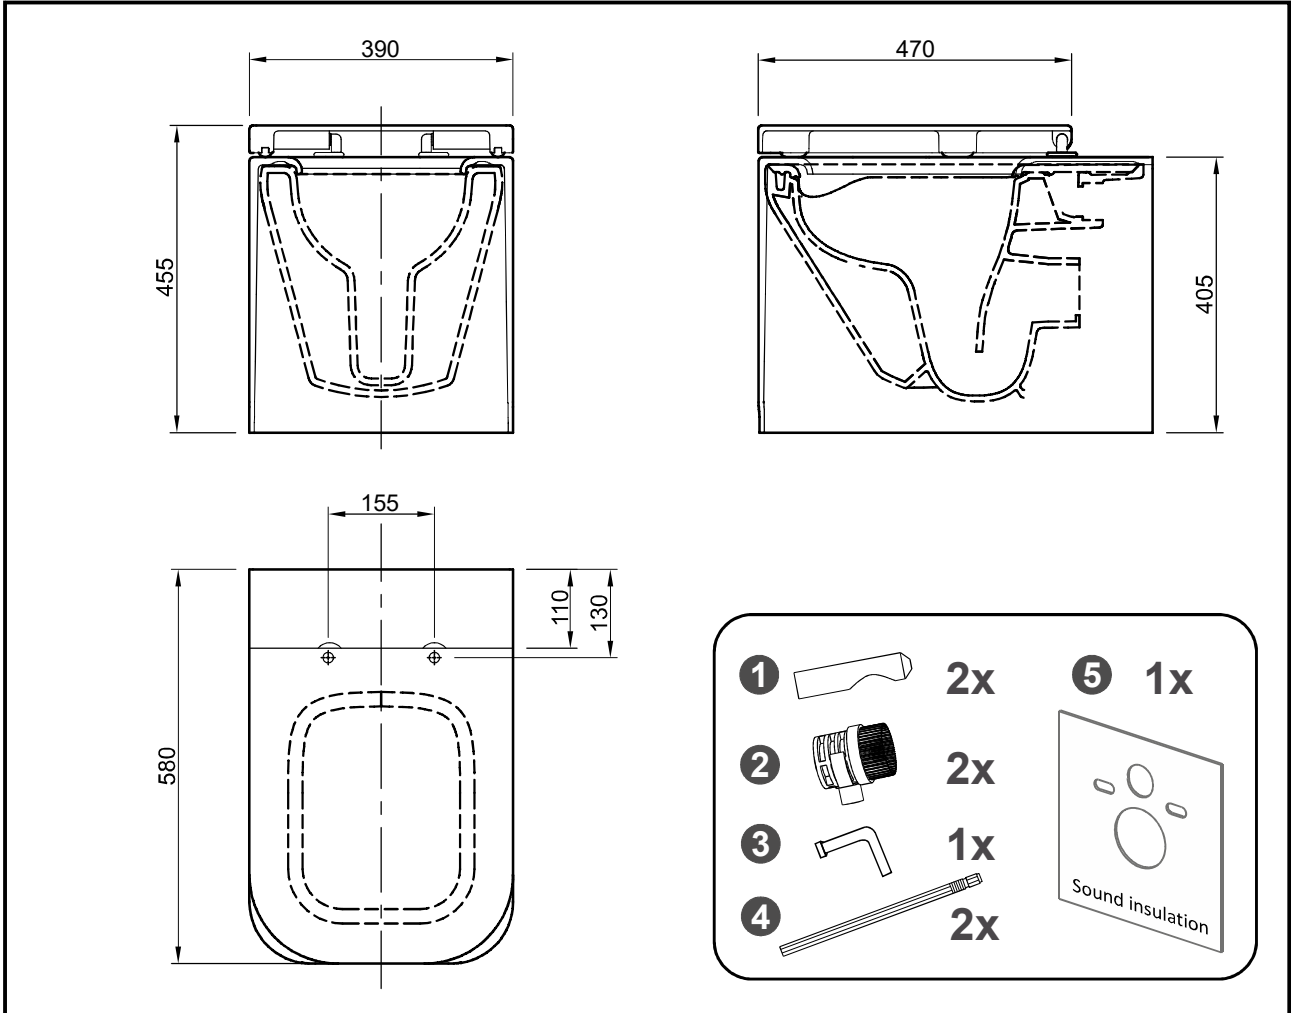

Shine WC floor mount

Article number 0600-044-xxR

Shine WC floor mount

Article number 0600-044-xxR