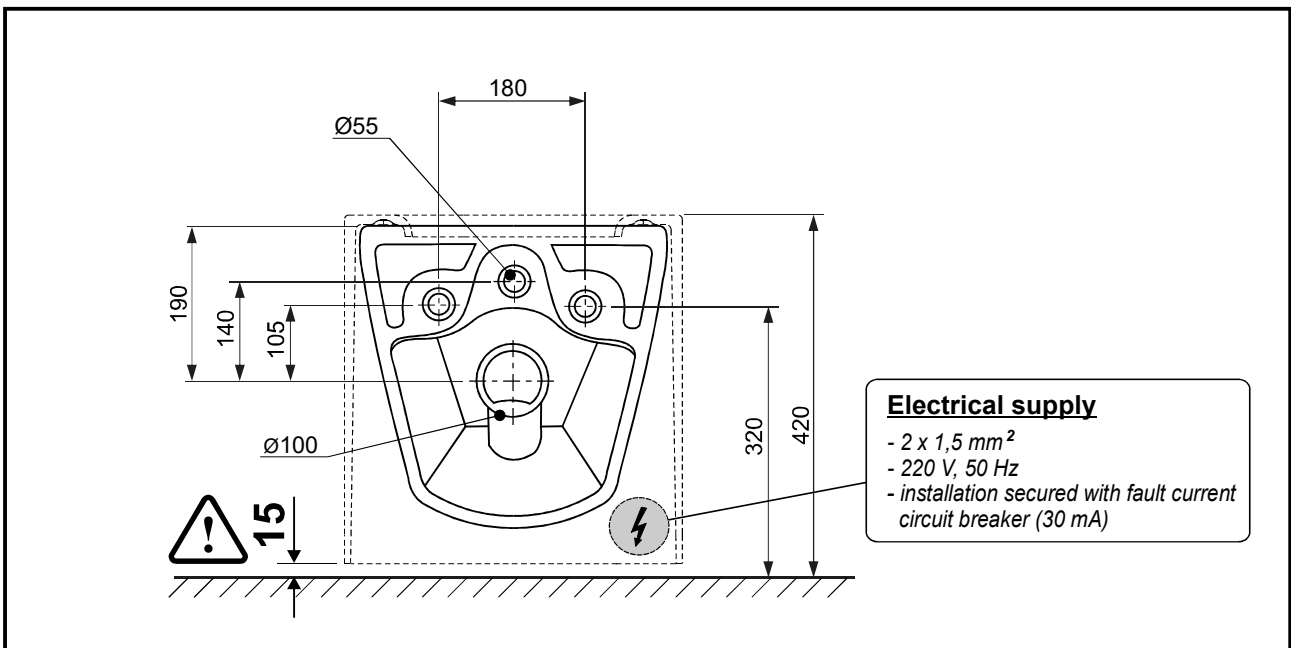

Shine WC floor mount

Article number 0600-044-xxR

Shine WC floor mount

Article number 0600-044-xxR